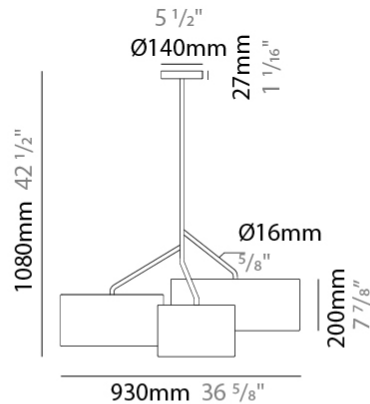

SENIA SUSPENSION

D111093-

base number   Finish (Diamond)   Finish Options   Finish Options   Finish Options

1. To build a product code in our configurator select the specify button on the base model # product page
2. To build a manual product code on this datasheet choose from the options listed below in blue font and add the suffix to the base model #

GENERAL

Series: Senia
Brand: Ole
Division: Design
Mounting Type: Suspension
Mounting Location: Ceiling
Subcategory: Up/Down Light

PHYSICAL

Shape: Drum
Diameter (mm): 930
Diameter (in): 36 ⁵/₈
Height (mm): 1080
Height (in): 42 ¹/₂
Light Distribution: Direct / Indirect
Fixture Finish: BEI / BLK / BLU / COG / DGN / GRY / MRN / MOC / MUS / OLV / SIL / STN / TER / WHI
Holder Finish: WHI / MBK
Fixture Material: Fabric Cord / Metal
Upon Request: Mix lampshade colors. Other fabric cord colors available upon request (see downloadable finish chart)

ELECTRICAL

Number of Lamps: 3
Lamp Type: LED Retrofit
Lamp Shape: A19
Bulb Included: Bulb Not Included
Max. Wattage Per Lamp (W): 15
Lamp Base: E26
Input Voltage (V): 120
Upon Request: 277Vac / GU24

LED

OPTICAL

RATINGS AND CERTIFICATIONS

Certified By: Certified for North American Standards
IP rating: IP20

PROJECT	
TYPE	
SPECIFIER	
QUANTITY	
DATE