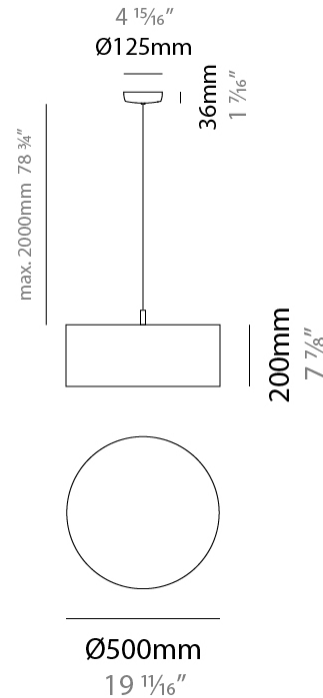

SENIA SUSPENSION

D111091- _____ - _____

base number   Finish Options   Finish Options

1. To build a product code in our configurator select the specify button on the base model # product page
2. To build a manual product code on this datasheet choose from the options listed below in blue font and add the suffix to the base model #

GENERAL

Series: Senia
Brand: Ole
Division: Design
Mounting Type: Suspension
Mounting Location: Ceiling
Subcategory: Up/Down Light

PHYSICAL

Shape: Drum
Diameter (mm): 500
Diameter (in): 19 11/16
Height (mm): 200
Height (in): 7 7/8
Max. Overall Height (mm): 2200
Max. Overall Height (in): 86 5/8
Light Distribution: Direct / Indirect
Fixture Finish: BEI / BLK / BLU / COG / DGN / GRY / MRN / MOC / MUS / OLV / SIL / STN / TER / WHI
Holder Finish: WHI / MBK
Fixture Material: Fabric Cord / Metal
Cable Details: 2000mm Cable
Upon Request: Other fabric cord colors available upon request (see downloadable finish chart)

ELECTRICAL

Number of Lamps: 1
Lamp Type: LED Retrofit
Lamp Shape: A19
Bulb Included: Bulb Not Included
Max. Wattage Per Lamp (W): 15
Lamp Base: E26
Input Voltage (V): 120
Upon Request: 277Vac / GU24

LED

OPTICAL

RATINGS AND CERTIFICATIONS

Certified By: Certified for North American Standards
IP rating: IP20

PROJECT
TYPE
SPECIFIER
QUANTITY
DATE